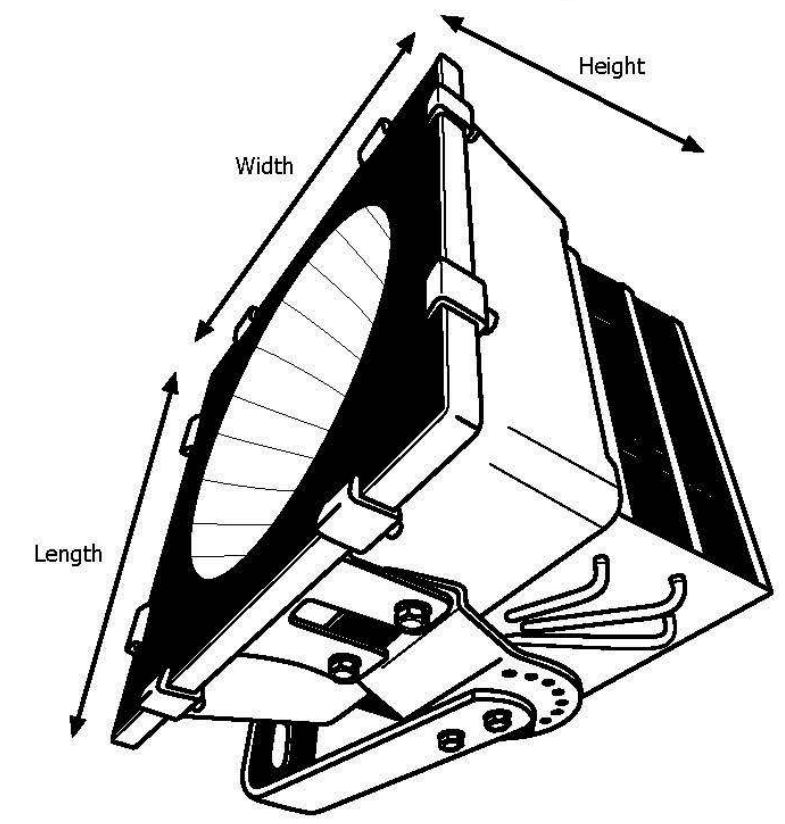

HOSL High Output Sports Light

Fixture Dimensions and Weight

Length	Width	Height	Weight
22.44 in.	22.44 in.	15.94 in.	44.1 lb.
570 mm.	570 mm.	405 mm.	20 kg.

#	Date	Comments
		Spec Sheet

Revisions

Drawn By: Sony H.
 Checked By:
 Date: 2/4/2019
 Scale: