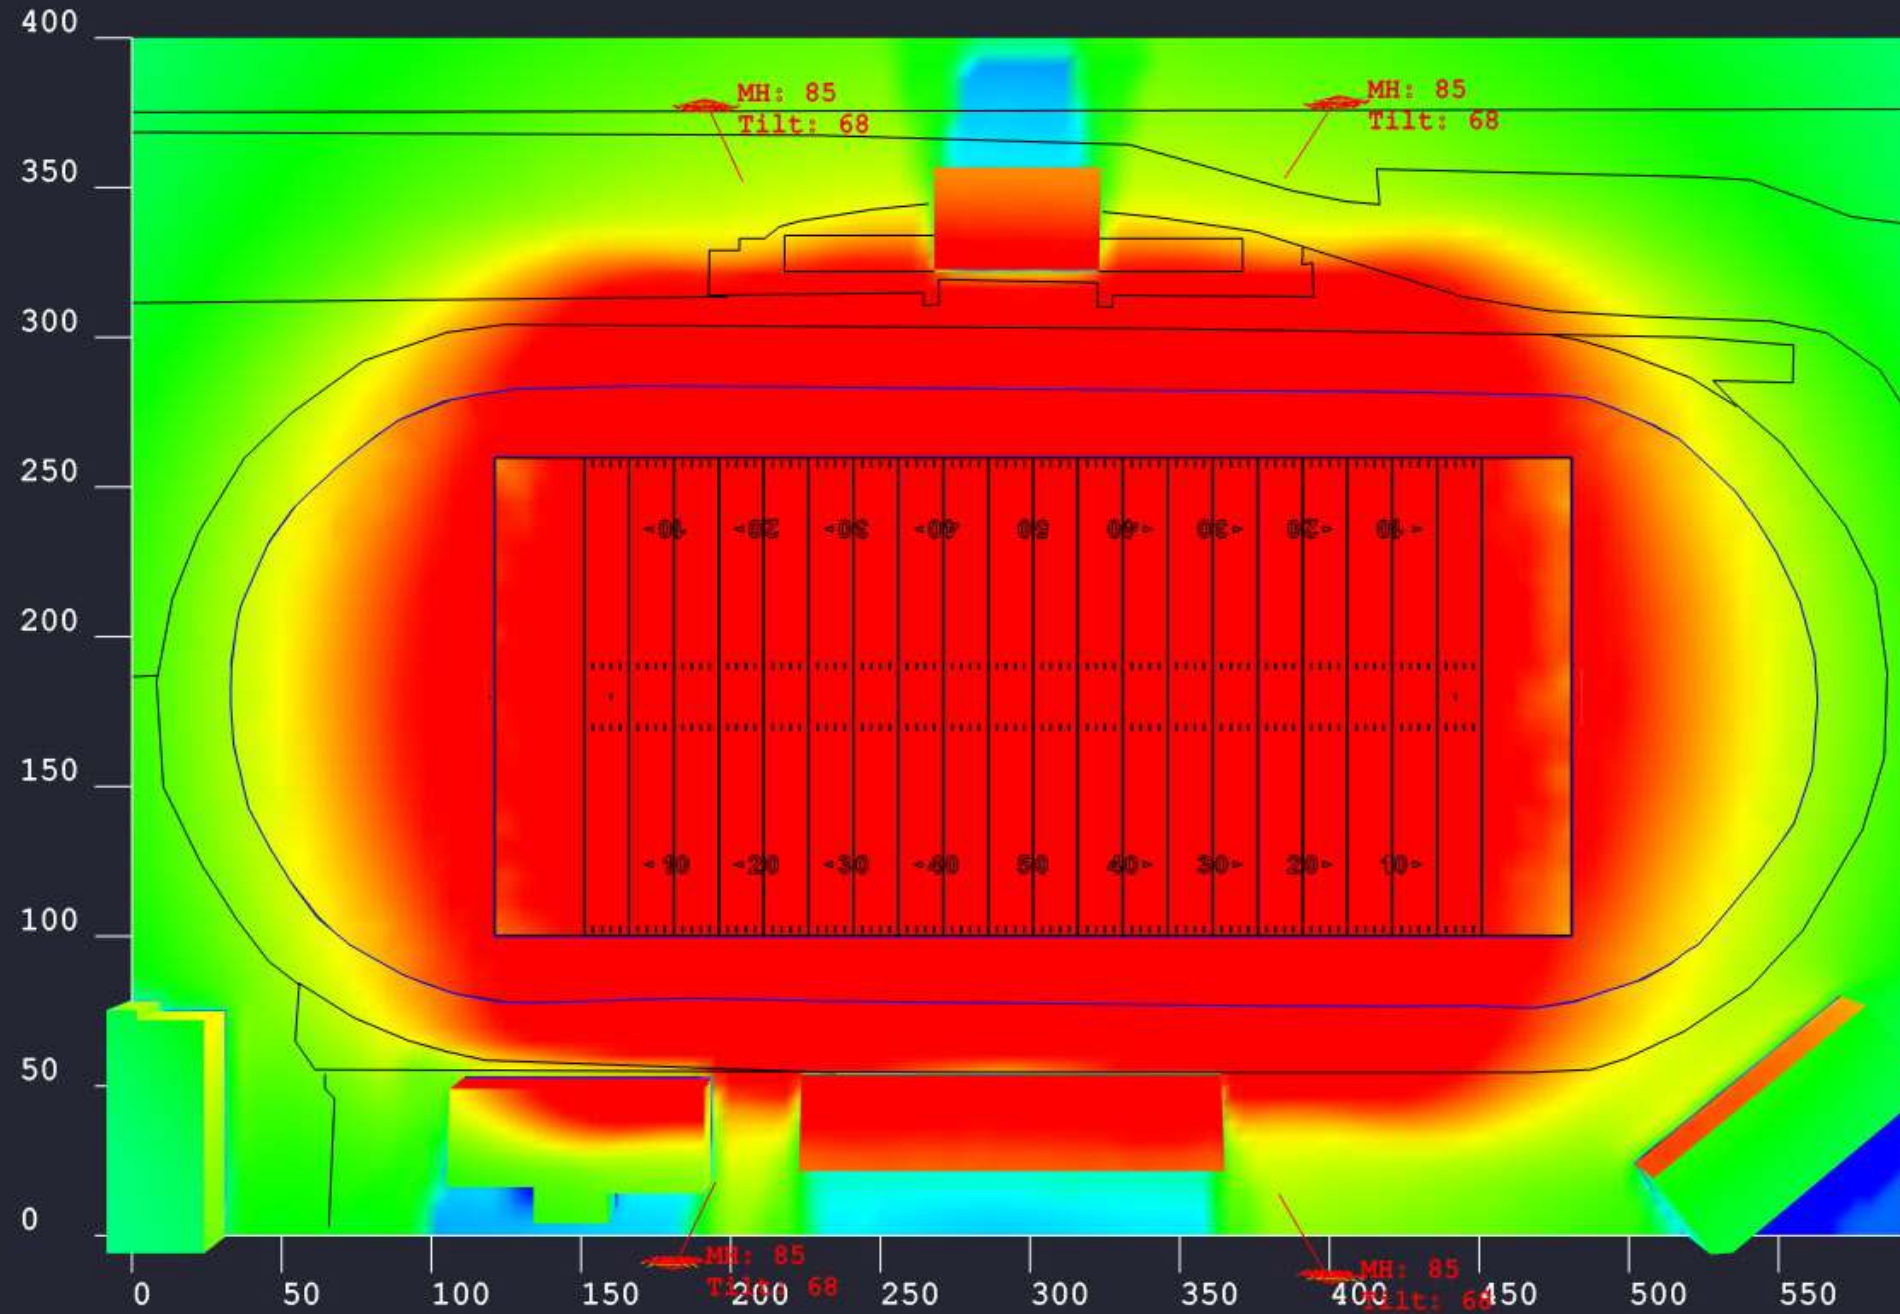

#	Date	Comments

Revisions

Drawn By: Sony H.
Checked By:
Date: 2/4/2019
Scale:

Project Name

Company Name