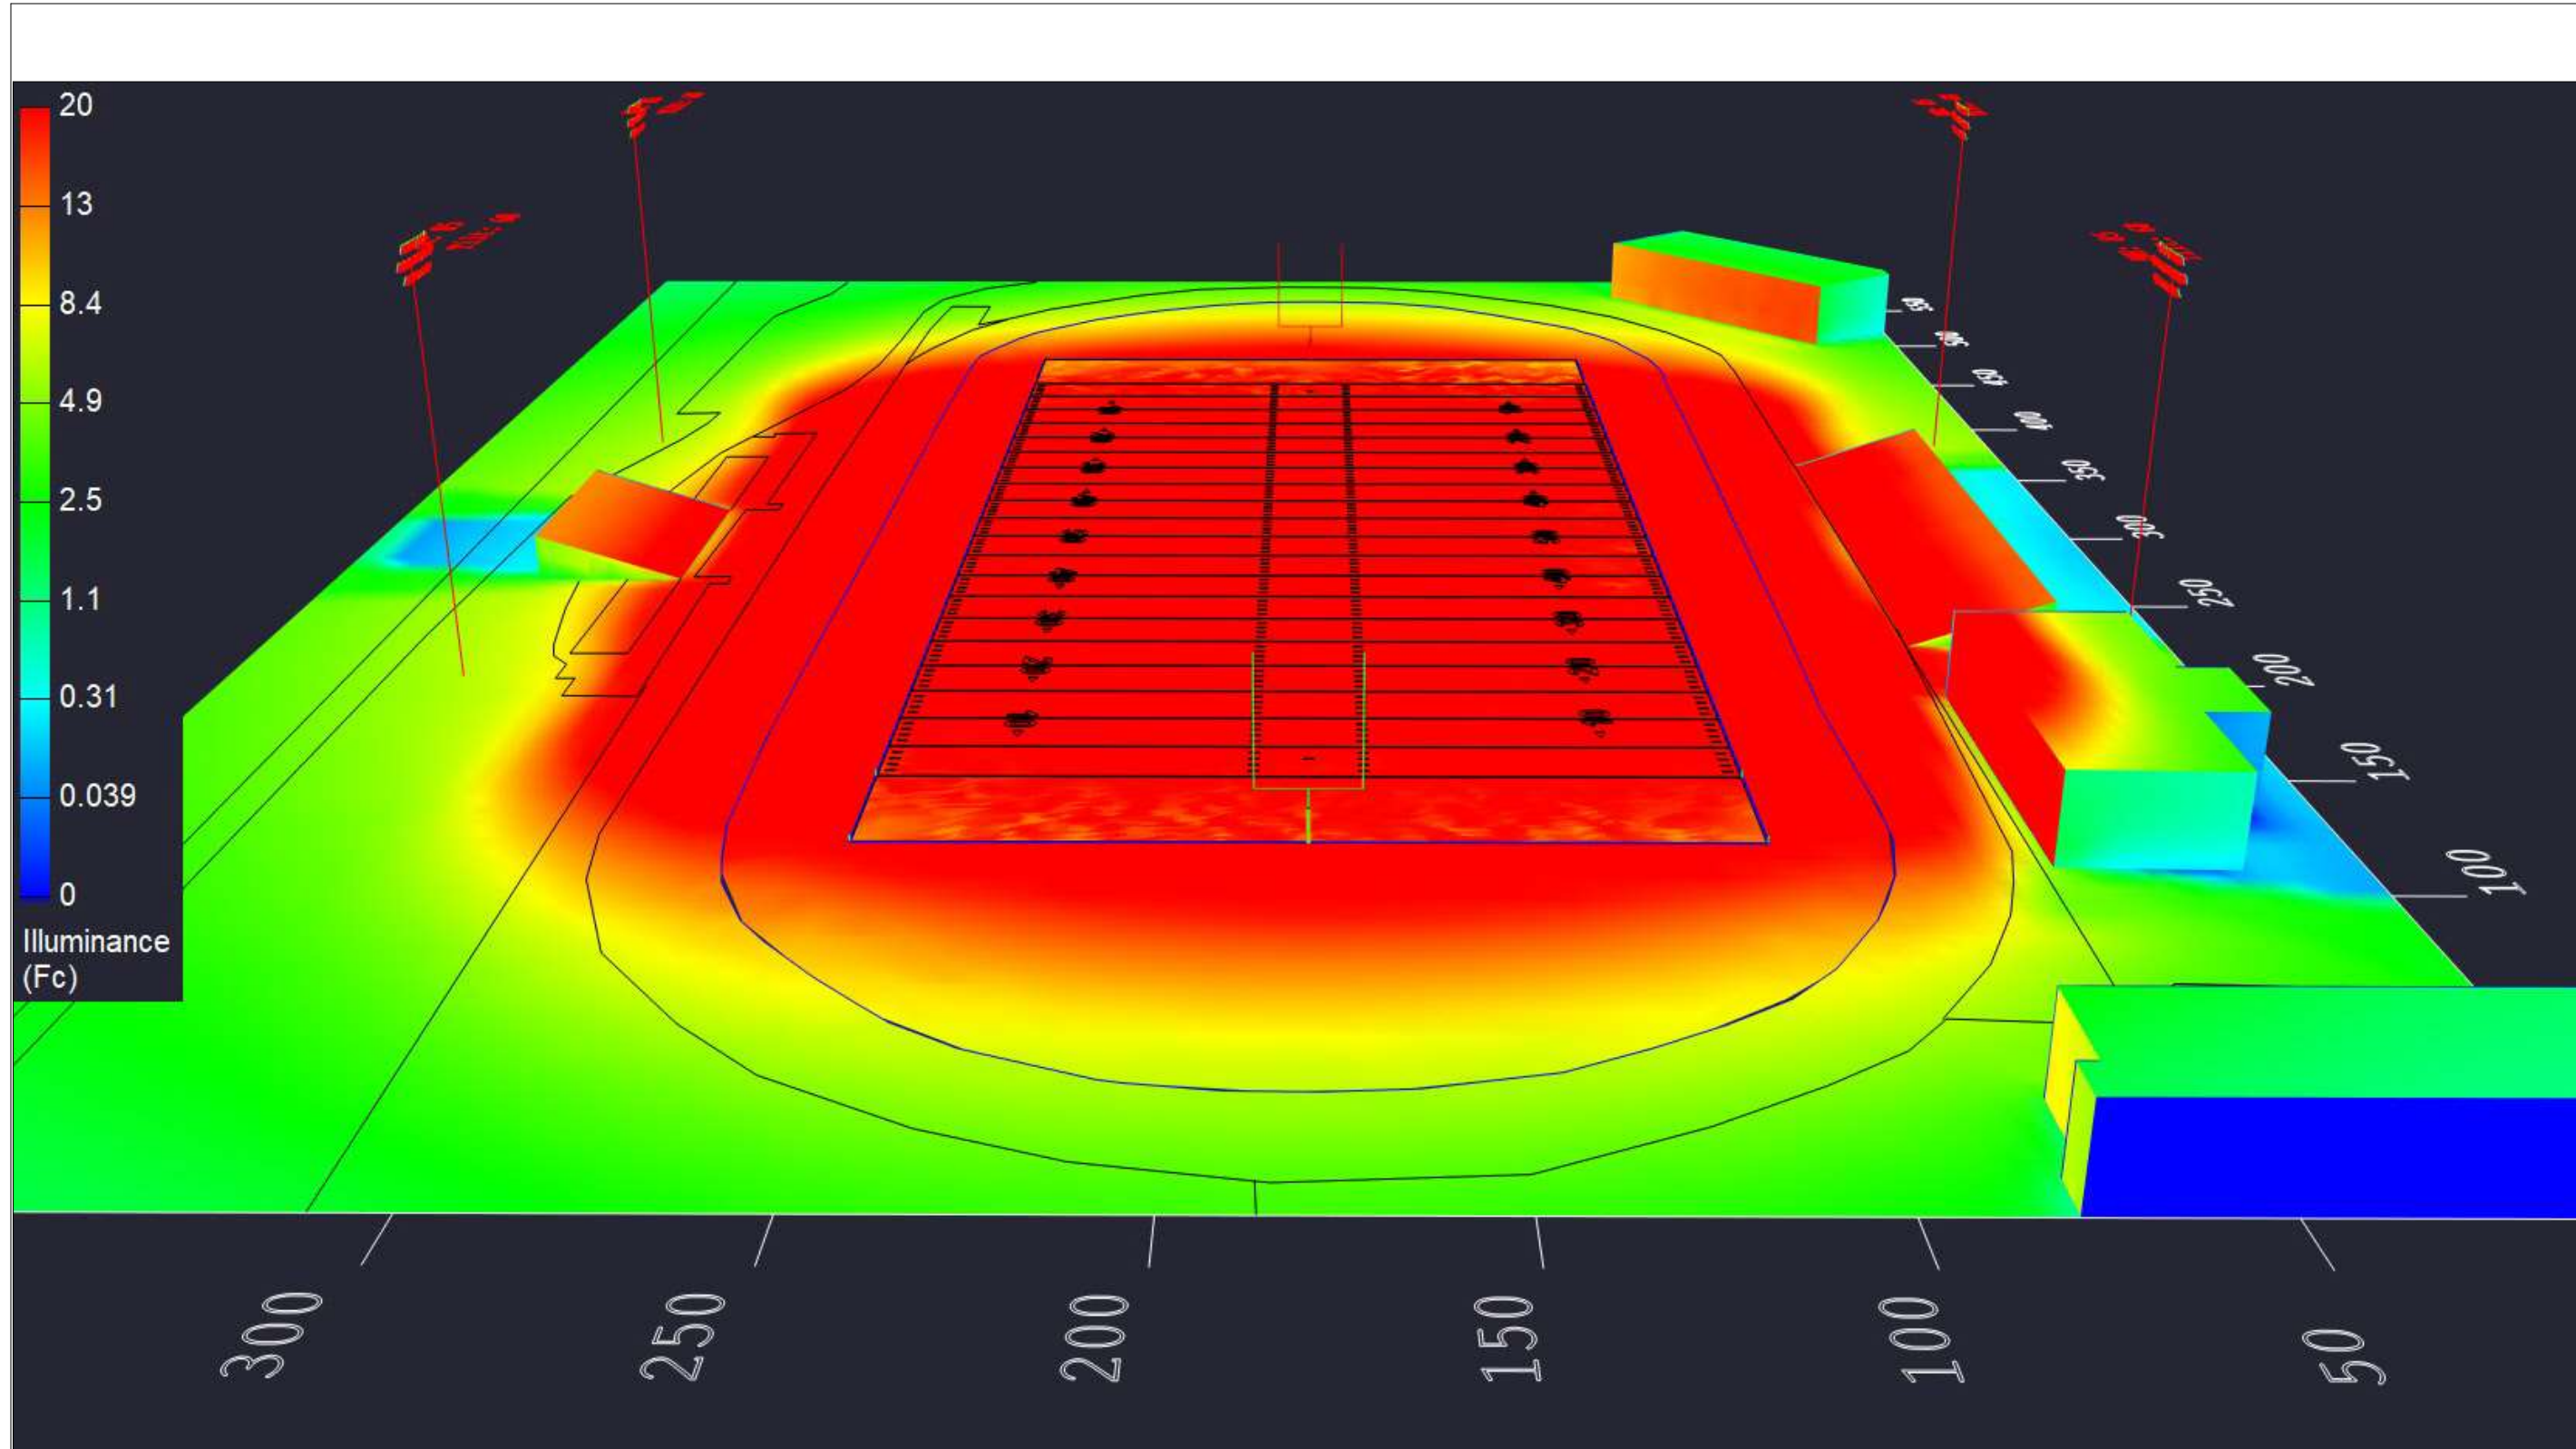

#	Date	Comments

Revisions

Drawn By: Sony H.
Checked By:
Date: 2/4/2019
Scale:

Project Name
Company Name