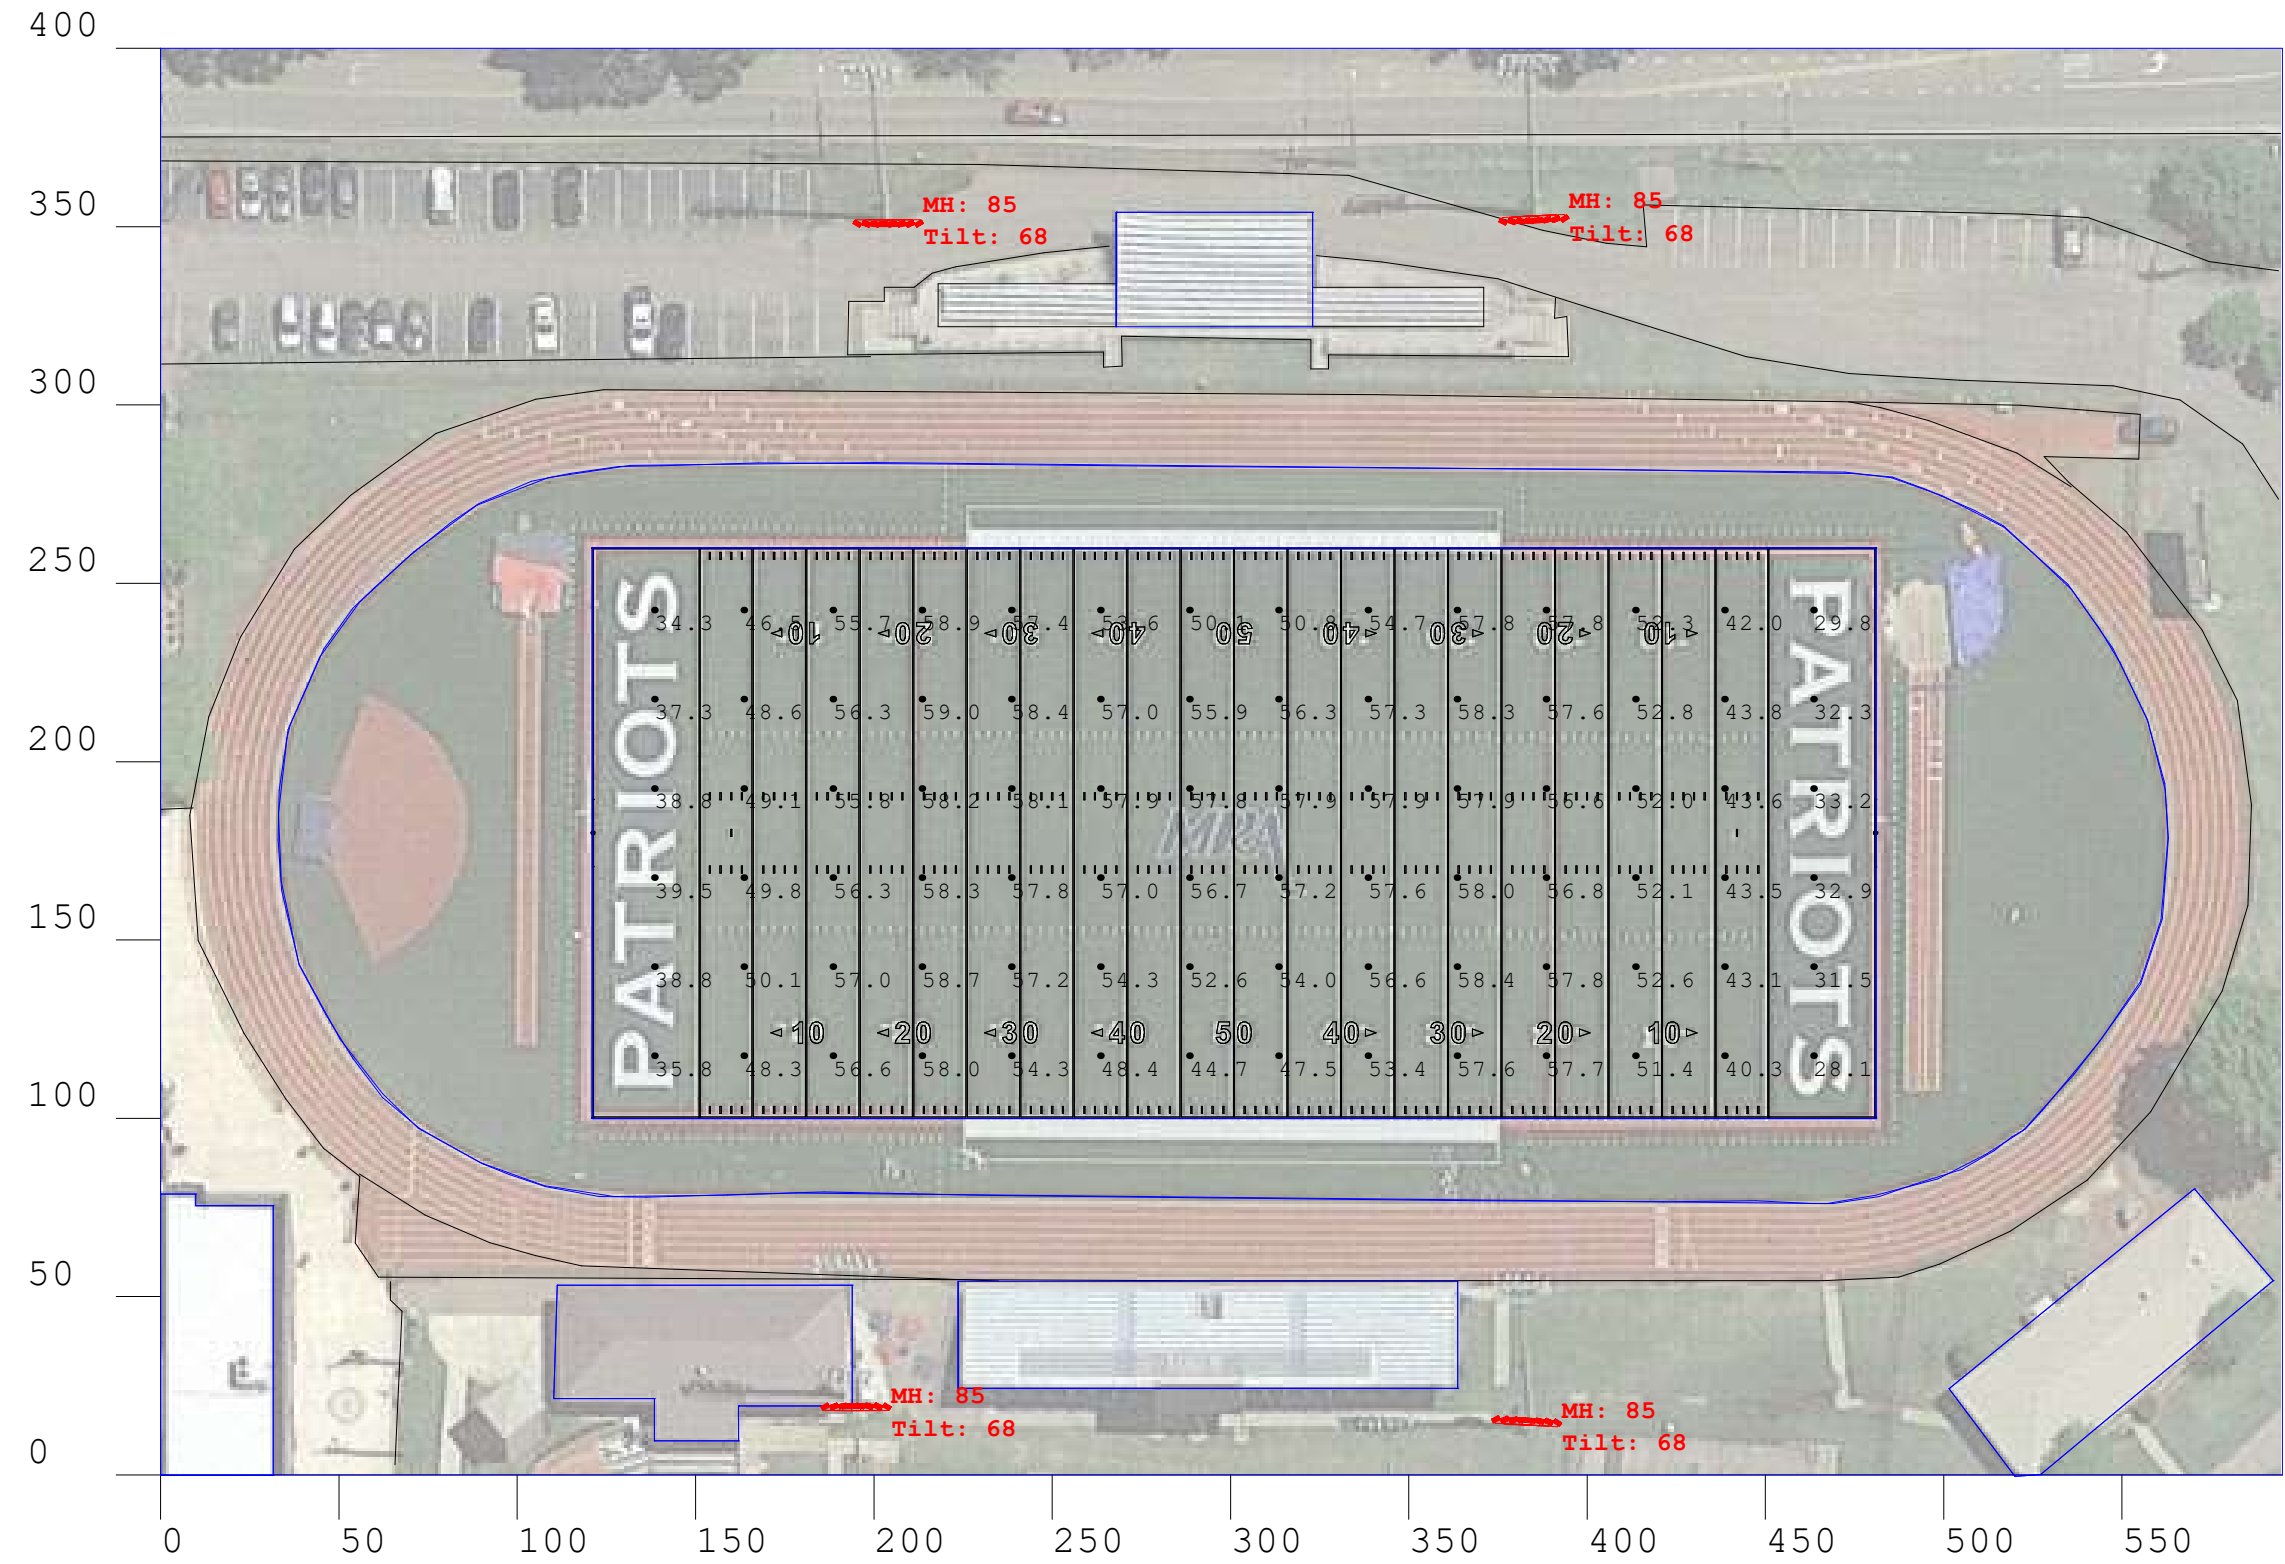

Luminaire Schedule

Symbol	Qty	Label	Arrangement	LLF	Description	Lum. Lumens	Total Qty
⋮	2	AE-L-HOSL-600-165-25D (20A)	20 UNITS (6-8-6) A	1.000	600W HOSL, 165 LPW, 25° Beam Angle, 20 units	103061	40
⋮	2	AE-L-HOSL-600-165-25D (20B)	20 UNITS (6-8-6) B	1.000	600W HOSL, 165 LPW, 25° Beam Angle, 20 units	103061	40

Calculation Summary

Label	CalcType	Units	Avg	Max	Min	Avg/Min	Max/Min	Total # of Fixtures
Football Field	Illuminance	Fc	51.26	59.0	28.1	1.82	2.10	80

#	Date	Comments

Revisions

Drawn By: Sony H.
Checked By:
Date: 2/4/2019
Scale:

Project Name
Company Name