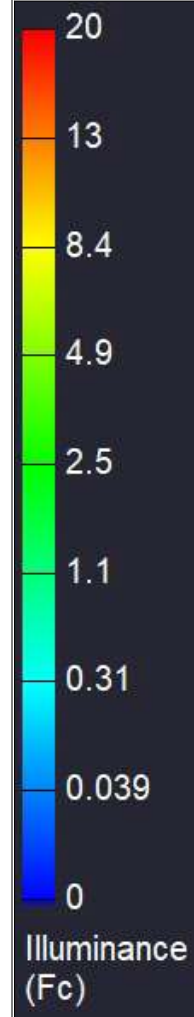

Luminaire Schedule

Symbol	Qty	Label	Arrangement	LLF	Description	Lum. Lumens	Total Qty
⋮	2	AE-L-HOSL-600-165-25D (20A)	20 UNITS (6-8-6) A	1.000	600W HOSL, 165 LPW, 25° Beam Angle, 20 units	103061	40
⋮	2	AE-L-HOSL-600-165-25D (20B)	20 UNITS (6-8-6) B	1.000	600W HOSL, 165 LPW, 25° Beam Angle, 20 units	103061	40

Calculation Summary

Label	CalcType	Units	Avg	Max	Min	Avg/Min	Max/Min	Total # of Fixtures
Football Field	Illuminance	Fc	51.26	59.0	28.1	1.82	2.10	80

#	Date	Comments

Revisions

Drawn By: Sony H.
Checked By:
Date: 2/4/2019
Scale:

Project Name
Company Name

#	Date	Comments

Revisions

Drawn By: Sony H.
 Checked By:
 Date: 2/4/2019
 Scale:

Project Name

Company Name

#	Date	Comments

Revisions

Drawn By: Sony H.
 Checked By:
 Date: 2/4/2019
 Scale:

Project Name

Company Name

#	Date	Comments

Revisions

Drawn By: Sony H.
 Checked By:
 Date: 2/4/2019
 Scale:

Project Name
 Company Name

#	Date	Comments