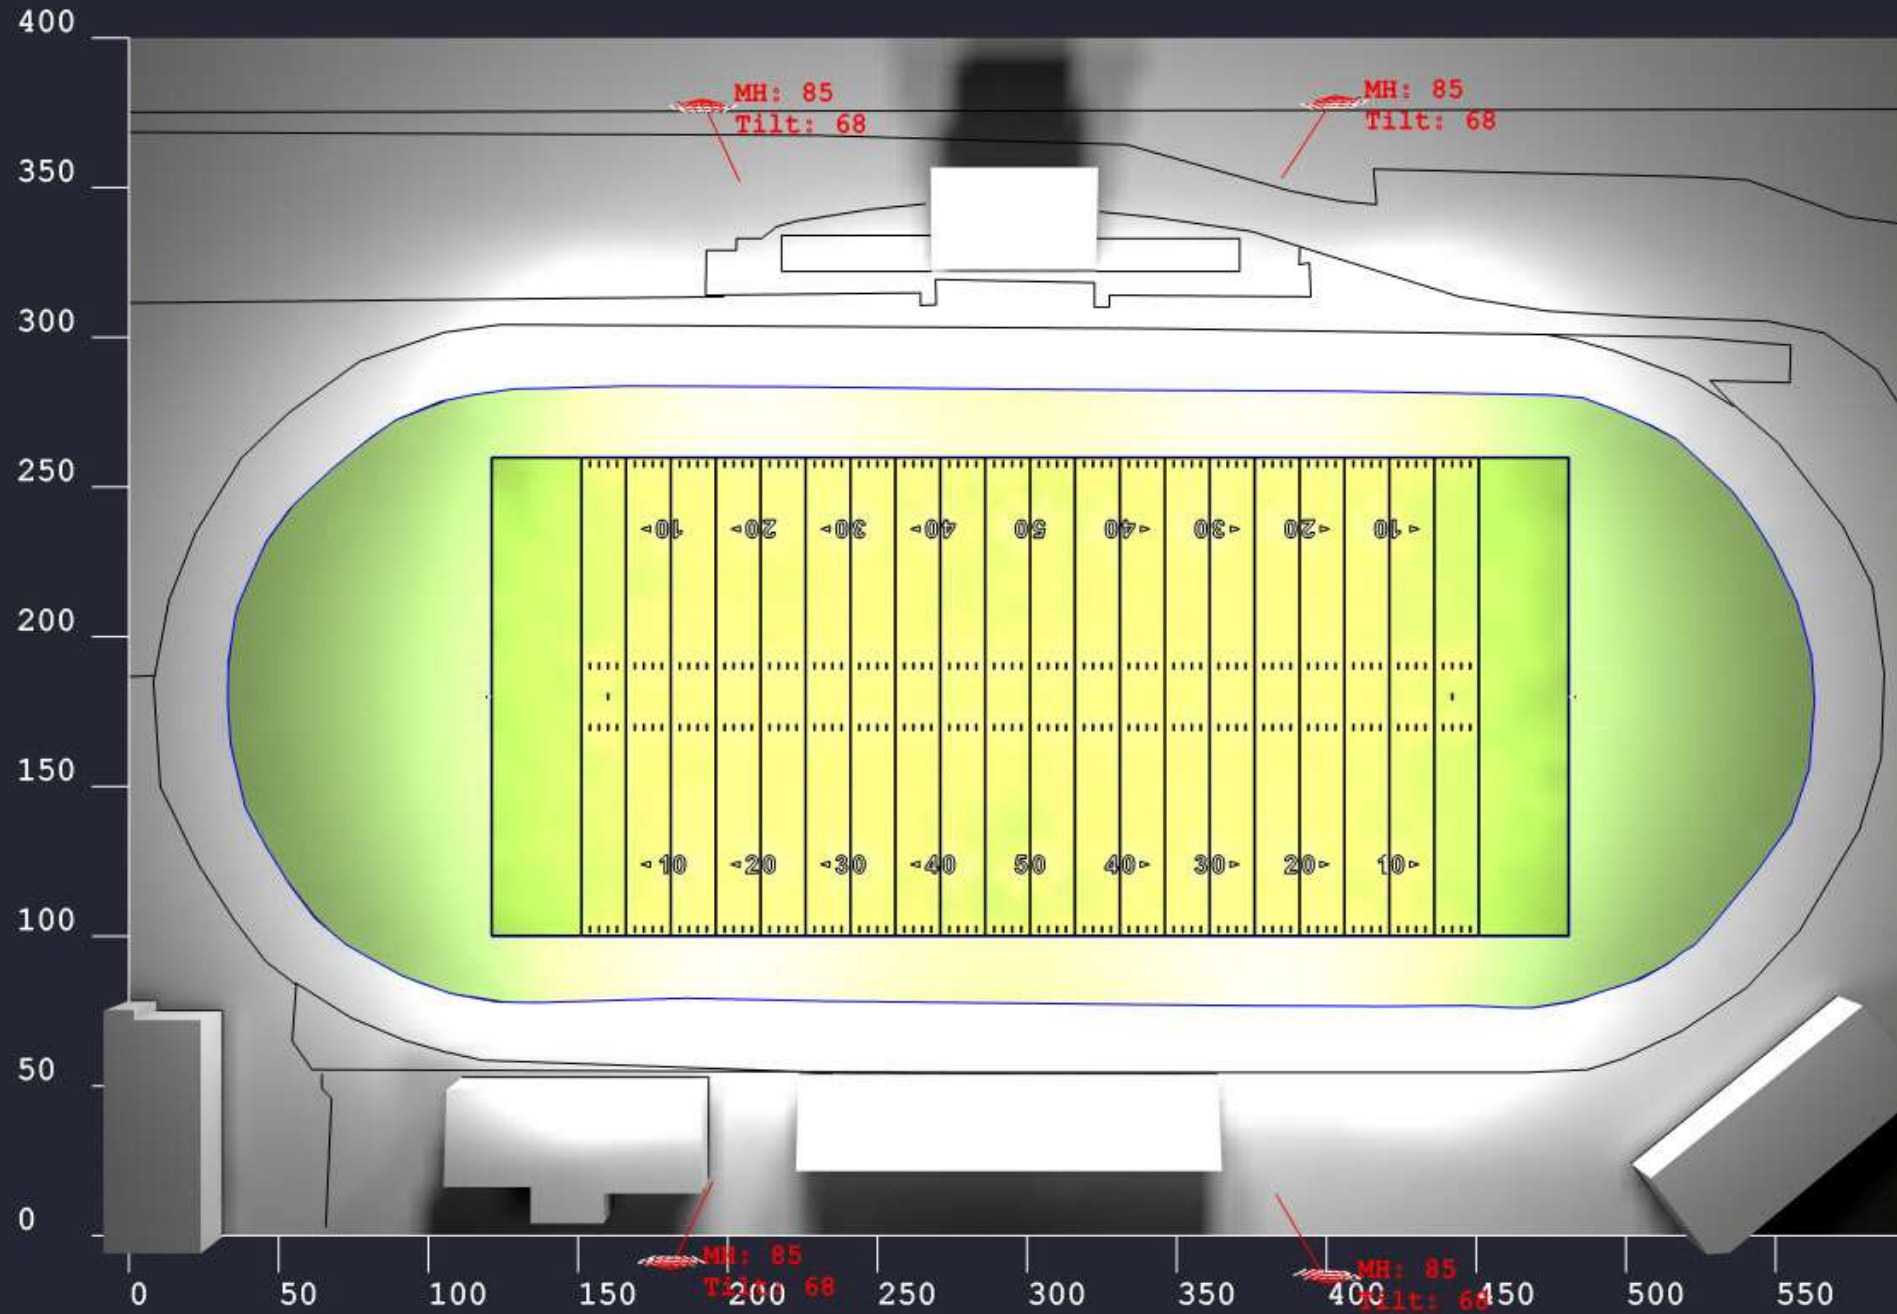

#	Date	Comments

Revisions

Drawn By: Sony H.
Checked By:
Date: 2/4/2019
Scale:

Project Name

Company Name