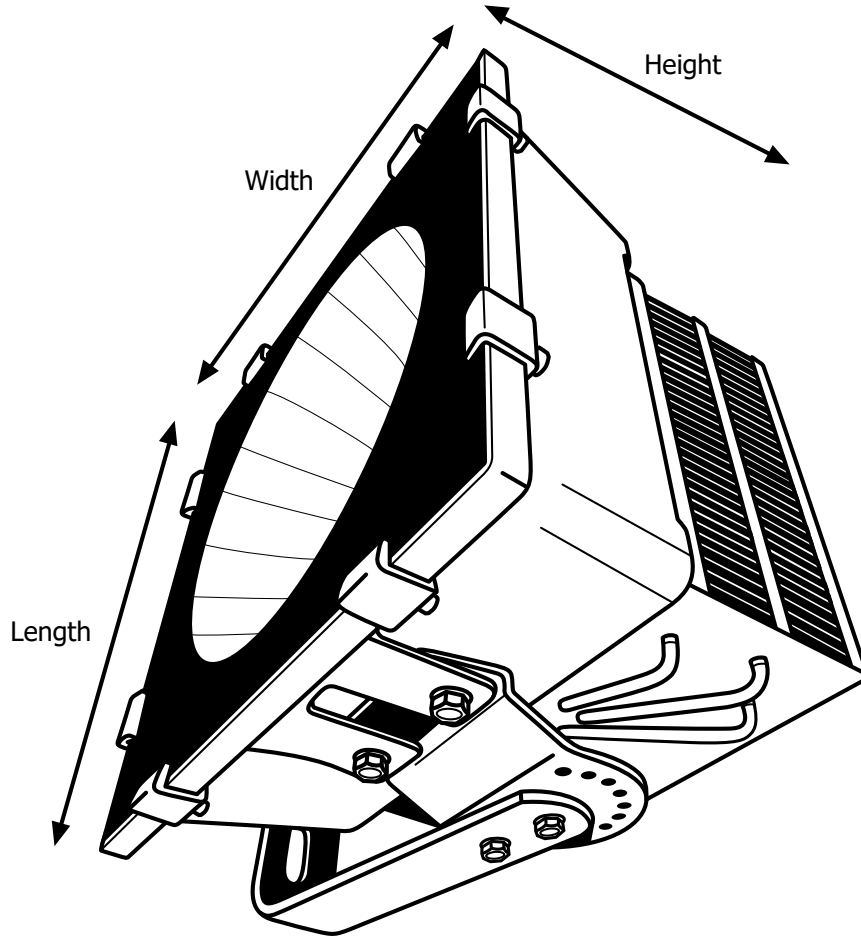

*Fixture Dimensions and Weight*

Length	Width	Height	Weight
22.44 in.	22.44 in.	15.94 in.	44.1 lb.
570 mm.	570 mm.	405 mm.	20 kg.