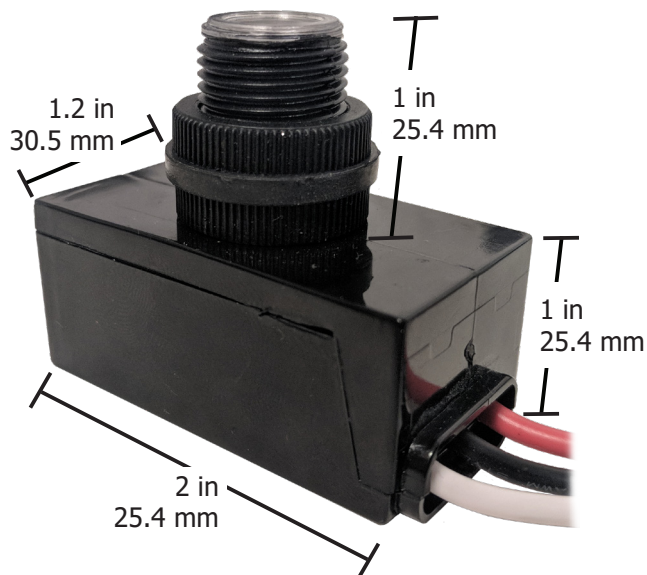

Product Name: Photocell Sensor

Altech Product Number: AE-S-PDD

AE-S-PDD-480

Key Features

- Controls driveway and walkway lighting, post lamps, pole lanterns, coach and entry way porch lights, and other outdoor fixtures.
- Turns lights ON at dusk and OFF at dawn.
- Requires no seasonal adjustments, photo control activates with the absence of light.

Specifications

Temperature Range	-40°F to 150°F -40°C to 65.5°
Maximum Power	600
Voltage Rating	AE-S-PDD: 120V-277V AE-S-PDD-480: 480V
Color / Finish	Black
Package Contents	1 photo control

Dimensions

Close-up of sensor.

Close-up of wire connector.

DUSK TO DAWN PHOTOCELL SENSOR